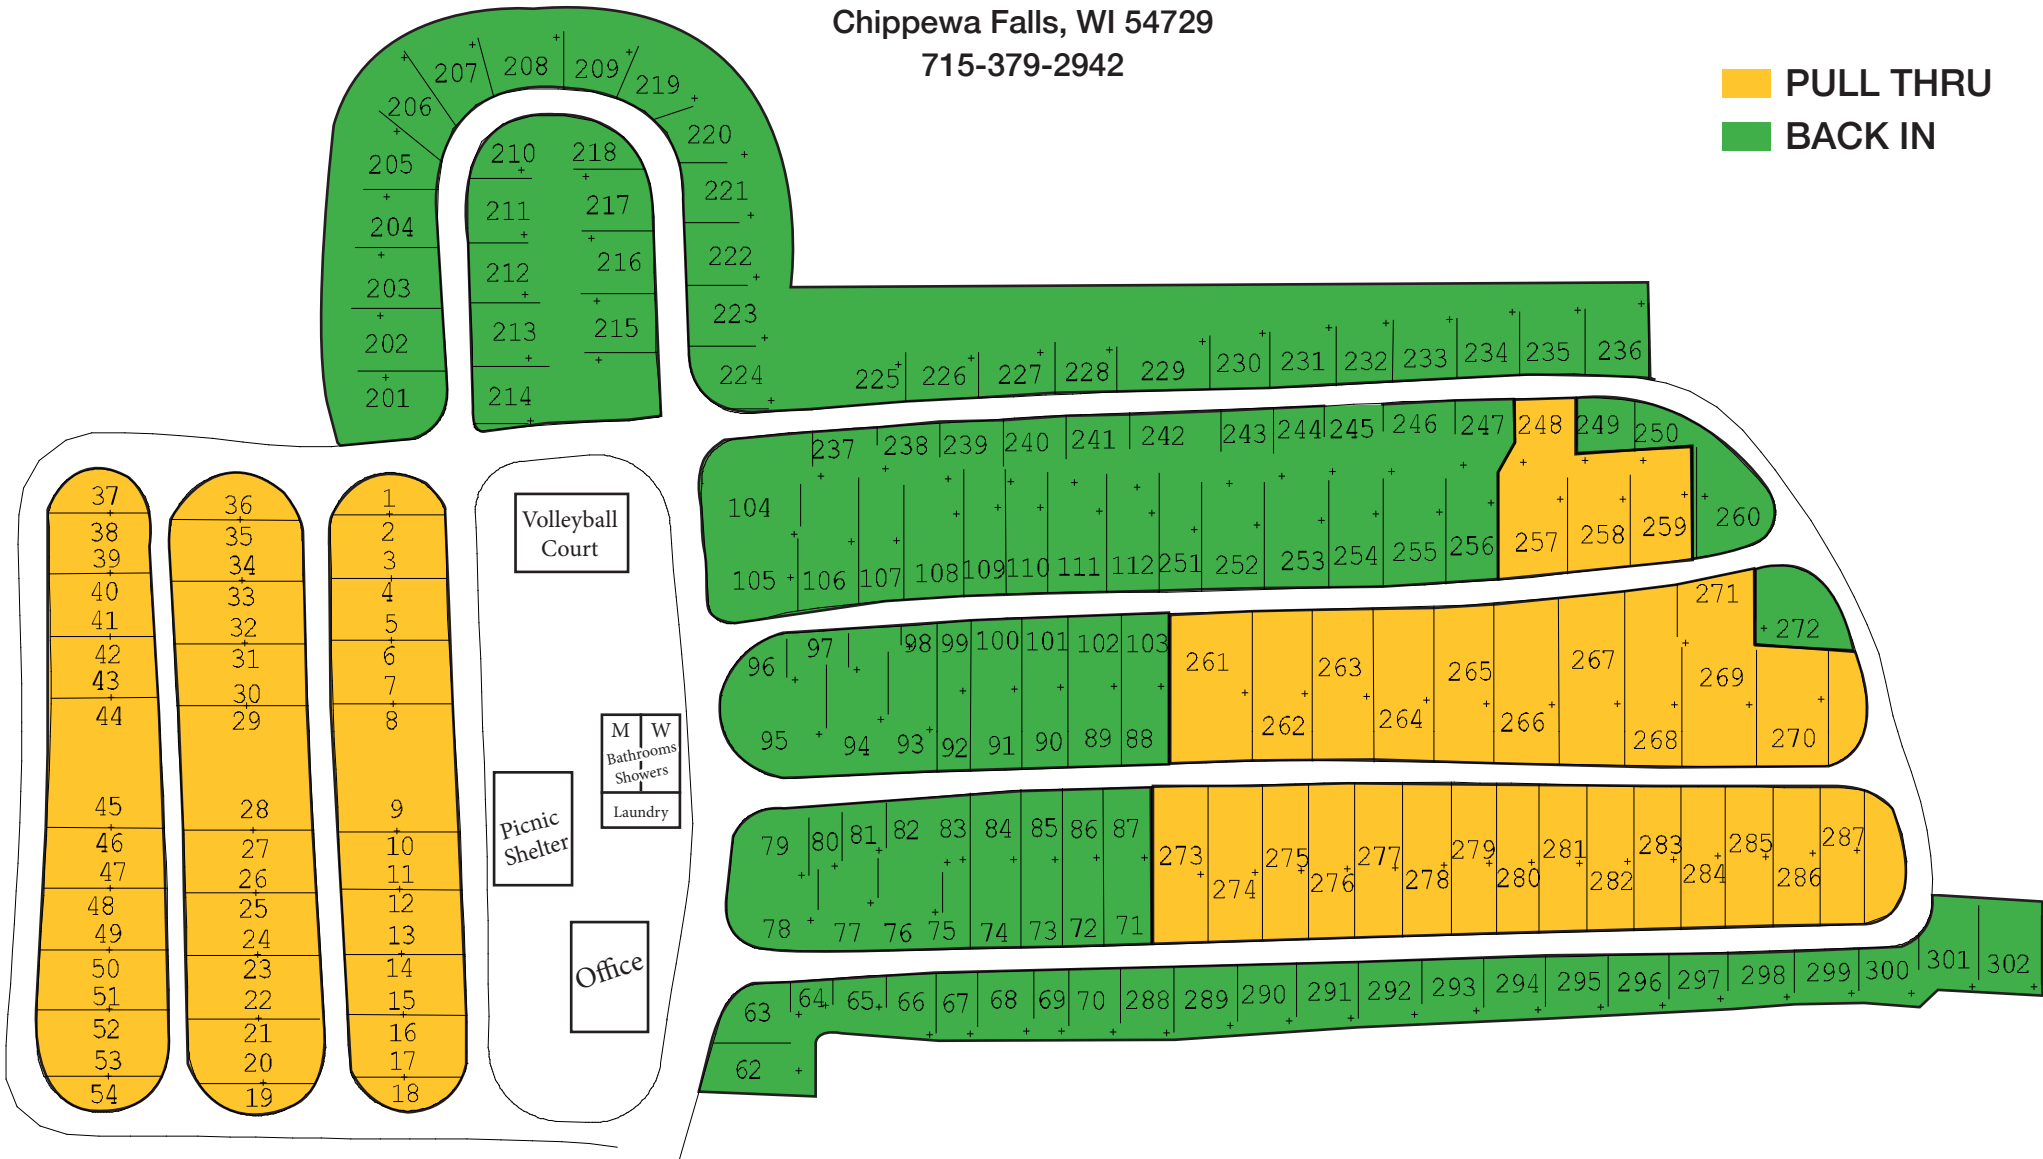

Eagle Ridge Festival & Campground

2302 Nelson Road/2302 50th Avenue (GPS)
 Chippewa Falls, WI 54729
 715-379-2942

PULL THRU
 BACK IN

Main Entrance